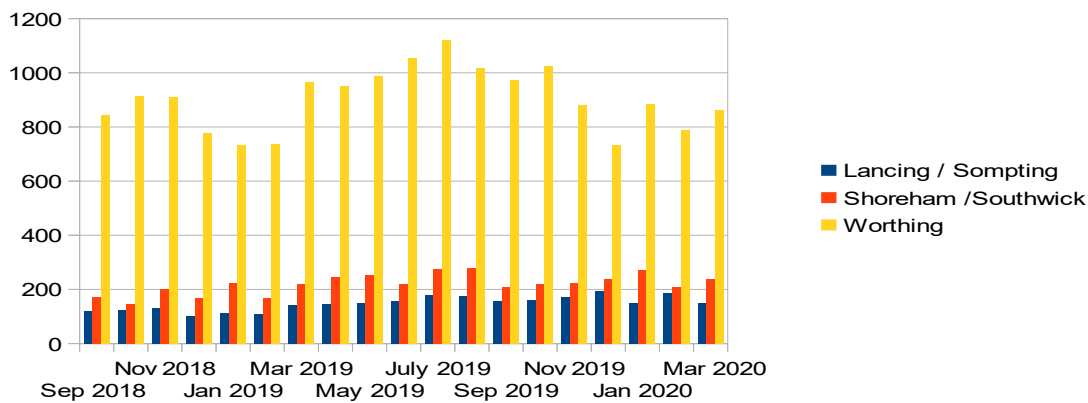

Crime Statistics for March 2020

March 2020	Broadwater	Castle	Central	Durrington	Gaisford	Goring	Heene	Marine02	Northbrook	Offington	Salvington	Selden	Tarring	Sub Total
Antisocial Behaviour	6	14	54	6	14	9	13	11	23	8	13	12	4	187
Bike Theft	2	1	5	0	0	0	2	0	0	0	0	0	0	10
Burglary	0	6	17	0	1	1	5	3	1	0	1	2	3	40
Criminal Damage	7	4	16	3	2	5	8	2	8	3	12	5	2	77
Drugs	3	4	14	3	3	2	2	1	3	4	4	0	0	43
Other Crime	2	1	3	1	2	1	1	1	1	0	2	2	0	17
Other Theft	6	1	12	1	0	1	5	1	1	2	0	4	1	35
Weapons	3	1	1	0	0	0	0	0	0	0	0	1	0	6
Public Order	2	3	27	0	1	0	7	1	5	0	5	3	2	56
Robbery	0	0	2	0	0	0	1	0	0	1	0	1	0	7
Theft Shop	5	1	17	2	2	2	2	1	0	4	2	4	4	44
Theft Person	0	0	3	0	0	0	0	2	0	0	0	1	0	9
Vehicle Crime	11	3	2	0	3	3	0	3	0	3	3	5	3	50
Violence & Sex Offences	14	25	82	9	19	14	22	8	38	12	22	16	13	280
Totals	61	64	255	25	47	38	68	34	80	37	64	56	32	861

CRIME TOTALS

Please note the above statistics are a few weeks behind as they are not published until every Police Force in the Country has submitted their numbers. The Weapons reports may be revised upwards at a later date.

**NEIGHBOURHOOD
WATCH
WORTHING AND ADUR**

Font size

Search our site

All Adur & Worthing Coordinators Members & Residence can now check their memberships details with a single log in at "worthingnhw.ourwatch.org.uk". If you have not logged on recently you may have to reset your password; use the "Forgotten Password" link.

If you still experience difficulty please email "support@neighbourhoodalert.co.uk", where the technical team will be happy to assist.

<http://worthingnhw.ourwatch.org.uk/>